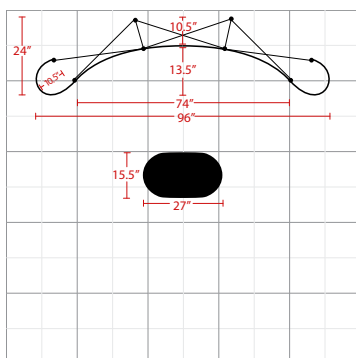

The box represents 10'x10' booth.

Product Features

The Surf Pop Up Display, a trade show classic, comes with everything you need to effectively promote your product. Designed specifically to fit 10ft. trade show booths, the straightforward look of the Surf gives a professional presentation. Expand the geometric aluminum frame, click locking mechanisms into place, and hang the graphic panels to complete set up. Various styles and sizes available up to 20ft wide. Choose from PVC or laminate material.

Display Dimension	8'W x 7.4'H x 2'D

Graphic Size	81.495"W x 88.96"H

Graphic Material

12 Mil Titanium Blockout Film / 10 Mil Polycarbonate Overlaminate

Graphic Finishing

Magnetic strips on the sides and hanging hardware on top and bottom

Construction

Aluminum frame

Laminated panels and Velcro receptive fabric panels w/magnetic strips

Aluminum channel bars w/ magnetic strips

Weights - Dimensions

Shipping Weight	95 lbs

Shipping Dimensions	40" x 28" x 18"

Package Includes

- (1) Aluminum frame w/bag
- (14) Silver channel bars
- (1) Podium case w/lid
- (2) 150 watt halogen lights
- (1) Instruction sheet
- (1) Lid fabric
- (1) Podium wrap
- (4) Black channel bars
- (1) Repair kit
- (3) Graphic center panels
- (2) Fabric end Panels
- (1) Channel bar bag

Graphic Specification

81.495"W x 88.96"H