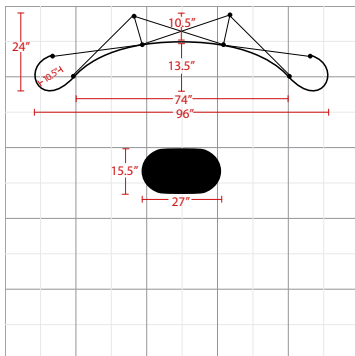

The box represents 10'x10' booth.

Product Features

The Surf Pop Up Display, a trade show classic, comes with everything you need to effectively promote your product. Designed specifically to fit 10ft. trade show booths, the straightforward look of the Surf gives a professional presentation. Expand the geometric aluminum frame, click locking mechanisms into place, and hang the graphic panels to complete set up. Various styles and sizes available up to 20ft wide. Choose from PVC or laminate material.

Display Dimension	8'W x 7.4'H x 2'D

Graphic Material

Velcro receptive fabric

Graphic Finishing

Magnetic strips on the sides and hanging hardware on top and bottom

Construction

Aluminum frame

Velcro receptive fabric panels w/ magnetic strips

Aluminum channel bars w/magnetic strips

Weights - Dimensions

Shipping Weight	95 lbs

Shipping Dimensions	40" x 28" x 18"

Package Includes

- (1) Aluminum frame w/bag
- (14) Silver channel bars
- (1) Podium case w/ lid
- (2) 150 watt halogen lights
- (1) Instruction sheet
- (1) Lid fabric
- (1) Podium wrap
- (4) Black channel bars
- (1) Repair kit
- (3) Fabric center panels
- (2) Fabric end panels
- (1) Channel bar bag