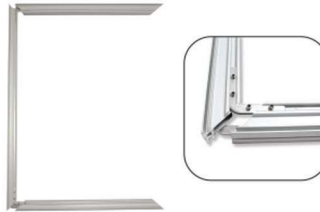

Step 5

Slide in both adjacent extrusions. These extrusions should match as a pair in length.