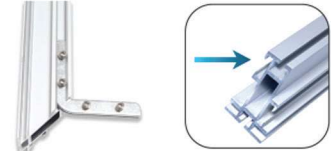

Step 5

Slide in both adjacent extrusions. These extrusions should match as a pair in length.

Step 8

The frame is complete and is ready to be mounted to a wall.

Step 3

Insert the aligned pieces completely into the slot. Insertion begins at either end of the extrusion. DO NOT TIGHTEN the socket screws.