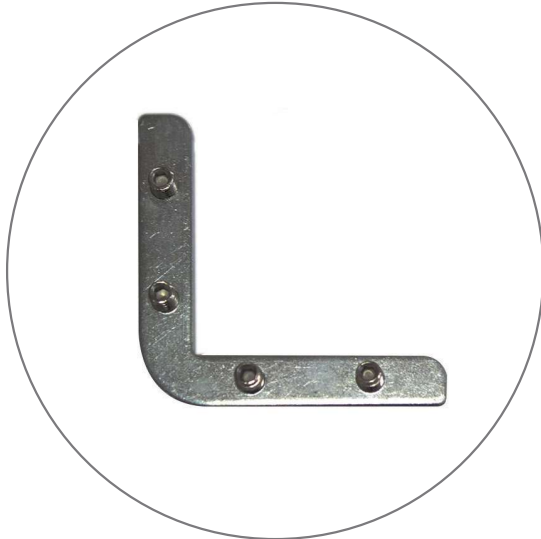

96"W x 84"H frame (1116 lbs / 1176 lbs)	96"W x 96"H frame (1196 lbs / 1256 lbs)
--	--

AVAILABLE ACCESSORIES

Comet Light Small and Large	T135 LED Light
Comet Feet (Flat and Side)	Ceiling Hook
Wall Mount	Split Connector

2FT COMET FABRIC FRAME

PARTS LIST

(qty 4) Extrusions

(qty 32) Internal hex socket screws

(qty 8) L-shaped
Corner connectors

(qty 8) L-shaped
Backing plates

ASPEN FABRIC FRAME

OPTIONAL ACCESSORIES