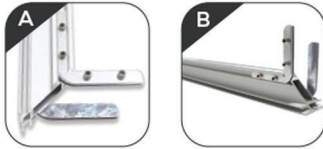

Step 4

Repeat step 3 on the back side of the extrusion. Then repeat the same step on the opposite end.