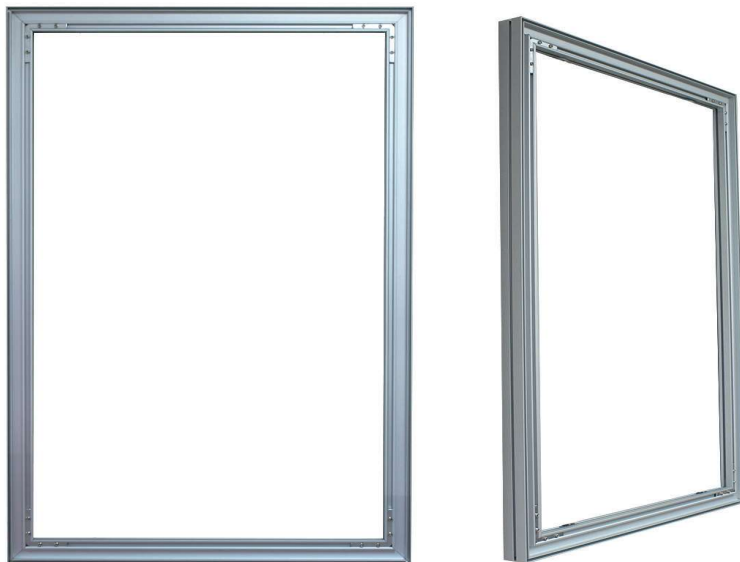

*3' x 4' frame and graphic shown above.