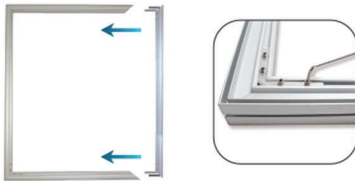

Step 7

Repeat steps 2-5 for the last remaining extrusion. Tighten all socket screws with the 3mm allen key.