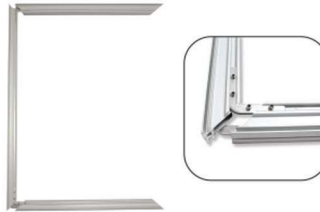

Step 2

Align the lock plate and pressure plate together. Make sure that the socket screws are recessed enough so the two pieces sit flush together.

Step 5

Slide in both adjacent extrusions. These extrusions should match as a pair in length.