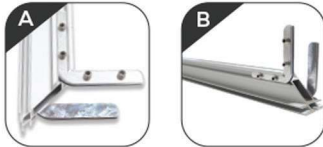

Step 4

Repeat step 3 on the back side of the extrusion. Then repeat the same step on the opposite end.