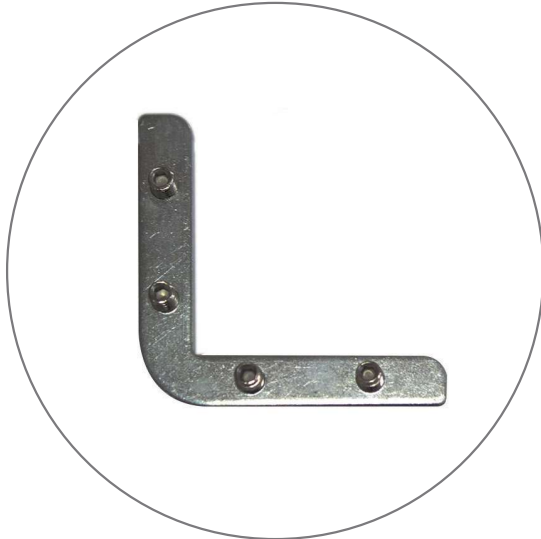

96"W x 84"H frame (1116 lbs / 1176 lbs)	96"W x 96"H frame (1196 lbs / 1256 lbs)
--	--

AVAILABLE ACCESSORIES

Comet Light Small and Large	T135 LED Light
-----------------------------	----------------

Comet Feet (Flat and Side)	Ceiling Hook
----------------------------	--------------

Wall Mount	Split Connector
------------	-----------------

*8' x 6' frame with middle support and graphic shown above. Side feet are sold separately.

2FT COMET FABRIC FRAME

PARTS LIST

(qty 4) Extrusions

(qty 32) Internal hex socket screws