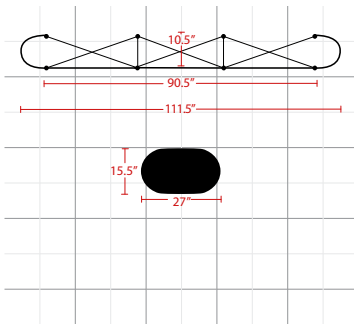

Display Dimension	9'W x 7.4'H x 1'D
-------------------	-------------------

Graphic Size	88.6"W x 88.96"H
--------------	------------------

Graphic Material

12 Mil Titanium Blockout Film / 10 Mil Polycarbonate Overlamine

Weights - Dimensions

Shipping Weight	95 lbs
-----------------	--------

Shipping Dimensions	95 lbs
---------------------	--------

Package Includes

- (6) Horizontal channel bars
- (1) Aluminum frame w/bag
- (14) Silver channel bars
- (4) Black channel bars
- (1) Podium case w/lid
- (1) Instruction sheet
- (1) Channel bar bag
- (2) 150watt halogen lights
- (1) Podium wrap
- (1) Lid fabric
- (1) Repair kit
- (3) Graphic center panels
- (2) Fabric end panels

Graphic Specification

88.6"W x 88.96"H

SURF DISPLAY STRAIGHT 9FT FABRIC PACKAGE

Center Package

Fabric Panel Color Options

Coal
PMS Black c

Imperial
PMS 281c

Silver
PMS 423c

Display Dimension	9'W x 7.4'H x 1'D
-------------------	-------------------

Graphic Material

Velcro receptive fabric

Graphic Finishing

Magnetic strips all around and hanging hardware on top and bottom

Construction