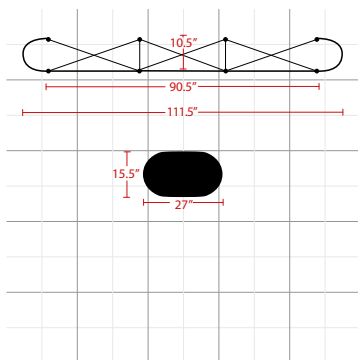

Display Dimension	9'W x 7.4'H x 1'D
Graphic Size	140"W x 88.96"H

Graphic Material

12 Mil Titanium Blockout Film / 10 Mil Polycarbonate Overlamine

Graphic Finishing

Magnetic strips all around and hanging hardware on top and bottom

Construction

Aluminum frame

Laminated panels w/magnetic strips

Aluminum channel bars w/ magnetic strips

Weights - Dimensions

Shipping Weight	95 lbs
Shipping Dimensions	40" x 28" x 18"

Package Includes

- (6) Horizontal channel bars
- (1) Aluminum frame w/bag
- (14) Silver channel bars
- (4) Black channel bars
- (1) Podium case w/lid
- (1) Instruction sheet
- (1) Channel bar bag
- (2) 150watt halogen lights
- (1) Podium wrap
- (1) Lid fabric
- (1) Repair kit
- (3) Graphic center panels
- (2) Graphic end panels

Graphic Specification

140"W x 88.96"H

SURF DISPLAY STRAIGHT 9FT CENTER PACKAGE

Center Package

Fabric End Panel Color Options

Coal
PMS Black c

Imperial
PMS 281c

Silver
PMS 423c

Display Dimension	9'W x 7.4'H x 1'D
-------------------	-------------------

Graphic Size	88.6"W x 88.96"H
--------------	------------------

Graphic Material

12 Mil Titanium Blockout Film / 10 Mil Polycarbonate Overlamine