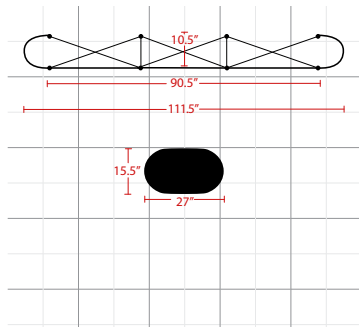

SURF DISPLAY STRAIGHT 9FT GRAPHIC PACKAGE

Graphic Package

The box represents 10'x10' booth.

Product Features

The Surf Pop Up Display, a trade show classic, comes with everything you need to effectively promote your product. Designed specifically to fit 10ft. trade show booths, the straight forward look of the Surf gives a professional presentation. Expand the geometric aluminum frame, click locking mechanisms into place, and hang the graphic panels to complete set up. Various styles and sizes available up to 20ft wide.

Display Dimension	9'W x 7.4'H x 1'D
Graphic Size	140"W x 88.96"H

Graphic Material

12 Mil Titanium Blockout Film / 10 Mil Polycarbonate Overlamine

Graphic Finishing

Magnetic strips all around and hanging hardware on top and bottom

Construction

Aluminum frame

Laminated panels w/magnetic strips

Aluminum channel bars w/ magnetic strips

Weights - Dimensions

Shipping Weight	95 lbs
Shipping Dimensions	40" x 28" x 18"

Package Includes

- (6) Horizontal channel bars
- (1) Aluminum frame w/bag
- (14) Silver channel bars
- (4) Black channel bars
- (1) Podium case w/lid
- (1) Instruction sheet
- (1) Channel bar bag
- (2) 150watt halogen lights
- (1) Podium wrap
- (1) Lid fabric
- (1) Repair kit
- (3) Graphic center panels
- (2) Graphic end panels

Display Dimension	9'W x 7.4'H x 1'D
-------------------	-------------------

Graphic Size	88.6"W x 88.96"H
--------------	------------------

Graphic Material

12 Mil Titanium Blockout Film / 10 Mil Polycarbonate Overlamine