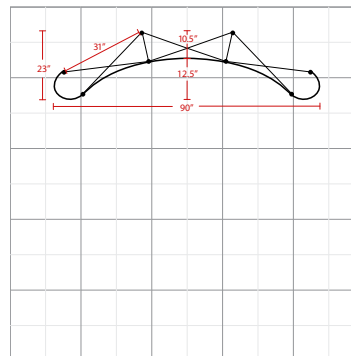

## Weights - Dimensions

Shipping Weight	38 lbs
Shipping Dimensions	35" x 20" x 11"

## Graphic Specification

81.495"W x 59.646"H

The box represents 10'x10' booth.