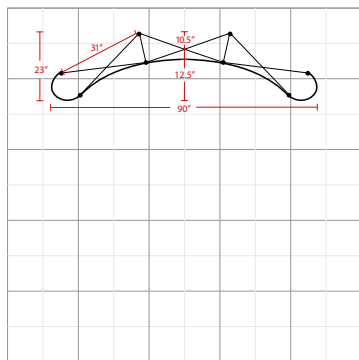

# POP UP 8FT TABLETOP GRAPHIC

Graphic Package

The box represents 10'x10' booth.

## Product Features

The tabletop Pop Up Display, a trade show classic, comes with everything you need to effectively promote your product. Designed specifically to fit 10ft. trade show booths, the straightforward look of the Big Wave gives a professional presentation. Expand the geometric aluminum frame, click locking mechanisms into place, and hang the graphic panels to complete set up. Various styles and sizes available up to 20ft wide. Choose from PVC or laminate material.

Display Dimension	8'W x 5'H x 2'D
Graphic Size	123.23"W x 59.646"H

Display Dimension	8'W x 5'H x 2'D
-------------------	-----------------