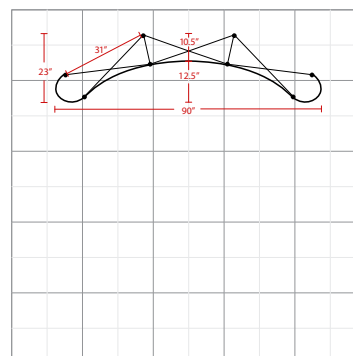

The box represents 10'x10' booth.