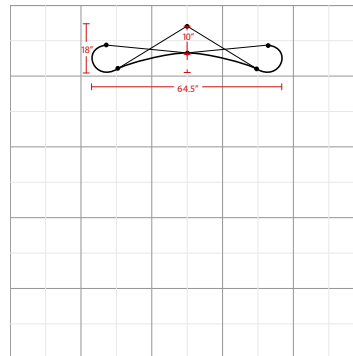

Display Dimension	6'W x 5'H x 1.5'D
-------------------	-------------------

Graphic Size	54.33"W x 59.646"H
--------------	--------------------

Graphic Material

12 Mil Titanium Blockout Film / 10 Mil Polycarbonate Overlaminate

Weights - Dimensions

Shipping Weight	38 lbs
-----------------	--------

Shipping Dimensions	35" x 20" x 11"
---------------------	-----------------

Package Includes

- (1) Aluminum frame
- (4) Black channel bars
- (6) Silver channel bars
- (1) 150w Halogen light
- (1) Channel bar bag
- (1) Repair kit
- (2) Carry bags
- (2) Graphic center panels
- (2) Fabric end panels

Graphic Specification

54.33"W x 59.646"H

The box represents 10'x10' booth.

POP UP 6FT TABLETOP FABRIC

Fabric Package

Fabric Panel Color Options

Product Features

The Tabletop Pop Up Display, a trade show classic, comes with everything you need to effectively promote your product. Designed specifically to fit 10ft. trade show booths, the straightforward look of the Pop Up gives a professional presentation. Expand the geometric aluminum frame, click locking mechanisms into place, and hang the graphic panels to complete set up. Various styles and sizes available up to 20ft wide. Choose from PVC or laminate material.

Display Dimension	6'W x 5'H x 1.5'D
-------------------	-------------------

Graphic Material

Velcro receptive fabric

Graphic Finishing

Magnetic strips on the sides and hanging hardware on top and bottom

Construction