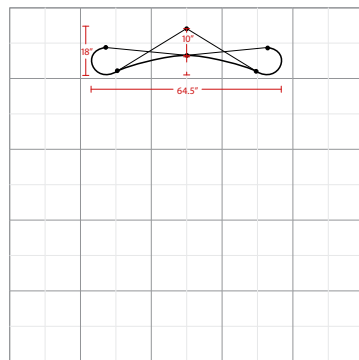

The box represents 10'x10' booth.