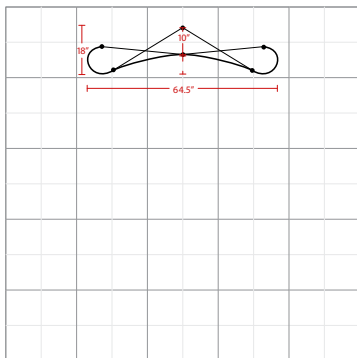

POP UP 6FT TABLETOP GRAPHIC

Graphic Package

The box represents 10'x10' booth.

Product Features

The Tabletop Pop Up Display, a trade show classic, comes with everything you need to effectively promote your product. Designed specifically to fit 10ft. trade show booths, the straightforward look of the Pop Up gives a professional presentation. Expand the geometric aluminum frame, click locking mechanisms into place, and hang the graphic panels to complete set up. Various styles and sizes available up to 20ft wide. Choose from PVC or laminate material.

Display Dimension	6'W x 5'H x 1.5'D
Graphic Size	96.06"W x 59.646"H

Graphic Material

12 Mil Titanium Blockout Film / 10 Mil Polycarbonate Overlamine

Graphic Finishing

Magnetic strips on the sides and hanging hardware on top and bottom

Display Dimension	6'W x 5'H x 1.5'D
-------------------	-------------------

Graphic Size	54.33"W x 59.646"H
--------------	--------------------

Graphic Material

12 Mil Titanium Blockout Film / 10 Mil Polycarbonate Overlaminate

Display Dimension	6'W x 5'H x 1.5'D
-------------------	-------------------

Graphic Material

Velcro receptive fabric

Graphic Finishing

Magnetic strips on the sides and hanging hardware on top and bottom

Construction