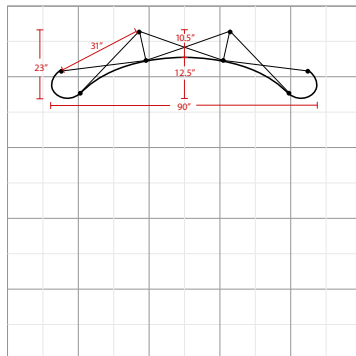

POP UP 8FT TABLETOP GRAPHIC

Graphic Package

The box represents 10'x10' booth.

Product Features

The Tabletop Pop Up Display, a trade show classic, comes with everything you need to effectively promote your product. Designed specifically to fit 10ft. trade show booths, the straightforward look of the Pop Up gives a professional presentation. Expand the geometric aluminum frame, click locking mechanisms into place, and hang the graphic panels to complete set up. Various styles and sizes available up to 20ft wide. Choose from PVC or laminate material.

Display Dimension	8'W x 5'H x 2'D
Graphic Size	123.23"W x 59.646"H

Graphic Material

12 Mil Titanium Blockout Film / 10 Mil Polycarbonate Overlamine

Graphic Finishing

Magnetic strips on the sides and hanging hardware on top and bottom

Display Dimension	8'W x 5'H x 2'D
Graphic Size	81.495"W x 59.646"H

Graphic Material

12 Mil Titanium Blockout Film / 10 Mil Polycarbonate Overlamine

Graphic Finishing

Magnetic strips on the sides and hanging hardware on top and bottom

Display Dimension	8'W x 5'H x 2'D
-------------------	-----------------

Graphic Material

Velcro receptive fabric

Graphic Finishing

Magnetic strips on the sides and hanging hardware on top and bottom

Construction