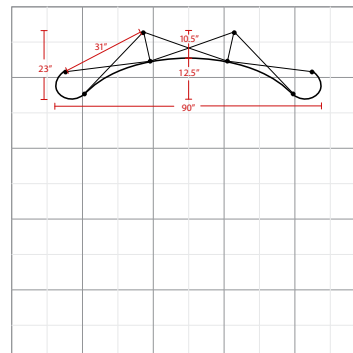

The box represents 10'x10' booth.