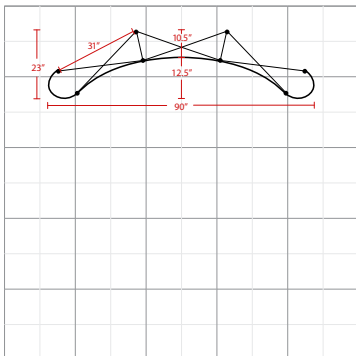

POP UP 8FT TABLETOP GRAPHIC

Graphic Package

The box represents 10'x10' booth.

Product Features

The Tabletop Pop Up Display, a trade show classic, comes with everything you need to effectively promote your product. Designed specifically to fit 10ft. trade show booths, the straightforward look of the Pop Up gives a professional presentation. Expand the geometric aluminum frame, click locking mechanisms into place, and hang the graphic panels to complete set up. Various styles and sizes available up to 20ft wide. Choose from PVC or laminate material.

Display Dimension	8'W x 5'H x 2'D
Graphic Size	123.23"W x 59.646"H

Graphic Material

12 Mil Titanium Blockout Film / 10 Mil Polycarbonate Overlaminate

Graphic Finishing

Magnetic strips on the sides and hanging hardware on top and bottom

Display Dimension	8'W x 5'H x 2'D
Graphic Size	81.495"W x 59.646"H

Graphic Material

12 Mil Titanium Blockout Film / 10 Mil Polycarbonate Overlaminate

Graphic Finishing

Magnetic strips on the sides and hanging hardware on top and bottom

Display Dimension	8'W x 5'H x 2'D
-------------------	-----------------

Graphic Material

Velcro receptive fabric

Graphic Finishing

Magnetic strips on the sides and hanging hardware on top and bottom

Construction