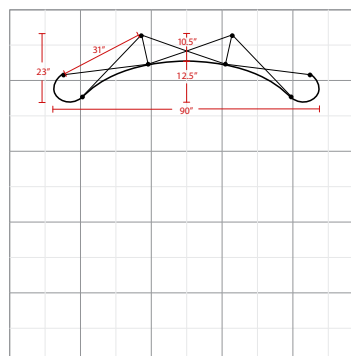

The box represents 10'x10' booth.