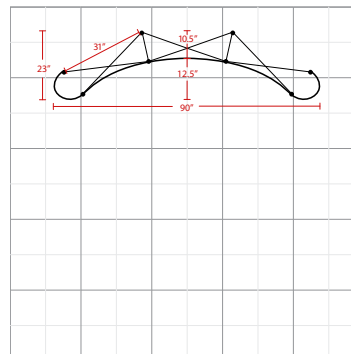

Graphic Specification

81.495"W x 59.646"H

The box represents 10'x10' booth.