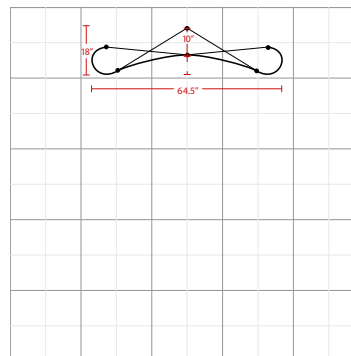

Display Dimension	6'W x 5'H x 1.5'D
-------------------	-------------------

Graphic Size	54.33"W x 59.646"H
--------------	--------------------

Graphic Material

12 Mil Titanium Blockout Film / 10 Mil Polycarbonate Overlaminate

Weights - Dimensions

Shipping Weight	38 lbs
-----------------	--------

Shipping Dimensions	35" x 20" x 11"
---------------------	-----------------

Package Includes

- (1) Aluminum frame
- (4) Black channel bars
- (6) Silver channel bars
- (1) 150w Halogen light
- (1) Channel bar bag
- (1) Repair kit
- (2) Carry bags
- (2) Graphic center panels
- (2) Fabric end panels

Graphic Specification

54.33"W x 59.646"H

The box represents 10'x10' booth.

POP UP 6FT TABLETOP FABRIC

Fabric Package

Fabric Panel Color Options

Coal
PMS Black c

Imperial
PMS 281c

Display Dimension	6'W x 5'H x 1.5'D
-------------------	-------------------

Graphic Material

Velcro receptive fabric

Graphic Finishing

Magnetic strips on the sides and hanging hardware on top and bottom

Construction