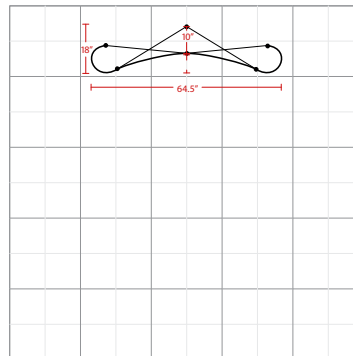

The box represents 10'x10' booth.