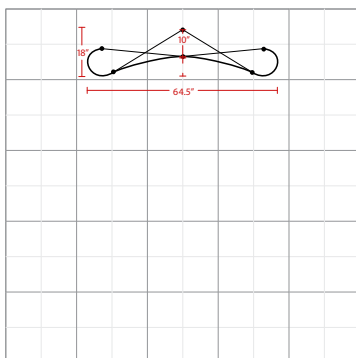

POP UP 6FT TABLETOP GRAPHIC

Graphic Package

The box represents 10'x10' booth.

Product Features

The Tabletop Pop Up Display, a trade show classic, comes with everything you need to effectively promote your product. Designed specifically to fit 10ft. trade show booths, the straightforward look of the Pop Up gives a professional presentation. Expand the geometric aluminum frame, click locking mechanisms into place, and hang the graphic panels to complete set up. Various styles and sizes available up to 20ft wide. Choose from PVC or laminate material.

Display Dimension	6'W x 5'H x 1.5'D
Graphic Size	96.06"W x 59.646"H

Graphic Material

12 Mil Titanium Blockout Film / 10 Mil Polycarbonate Overlamine

Graphic Finishing

Magnetic strips on the sides and hanging hardware on top and bottom

Display Dimension	6'W x 5'H x 1.5'D
-------------------	-------------------

Graphic Size	54.33"W x 59.646"H
--------------	--------------------

Graphic Material

12 Mil Titanium Blockout Film / 10 Mil Polycarbonate Overlaminate

Display Dimension	6'W x 5'H x 1.5'D
-------------------	-------------------

Graphic Material

Velcro receptive fabric

Graphic Finishing

Magnetic strips on the sides and hanging hardware on top and bottom

Construction